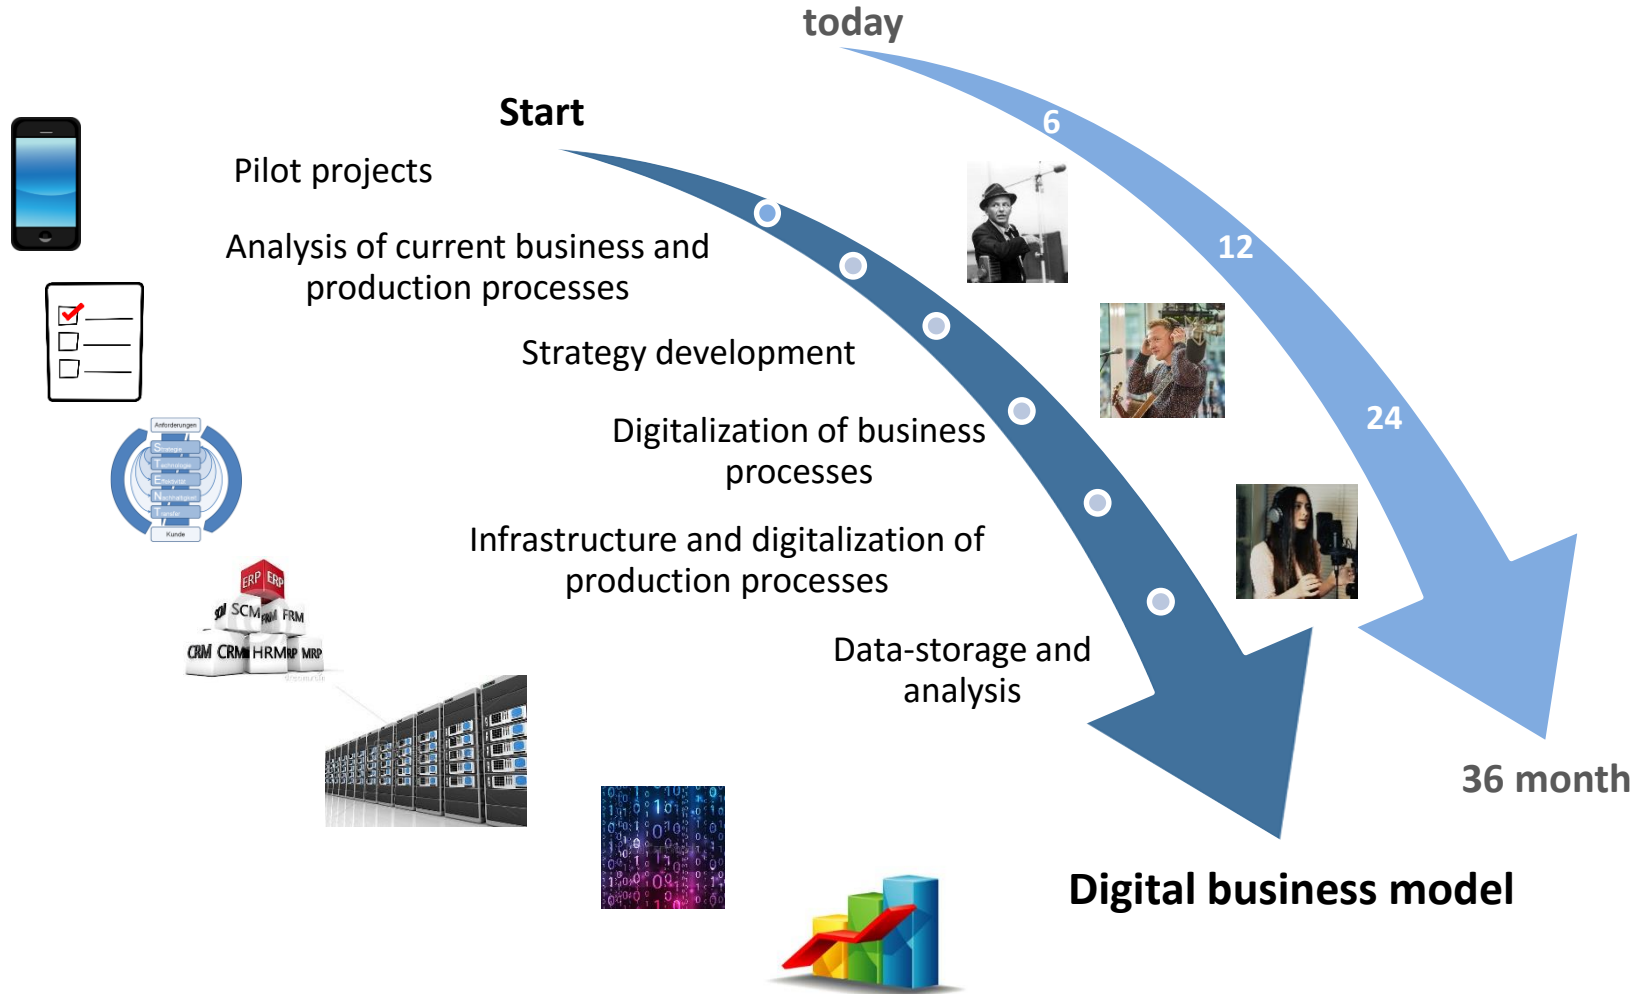

Smart Textile

Patient

Händler
Medizinprodukte

Hospital

- Monitoring of actual performance time
 - Hourly billing
 - Billing directly to the insurance company
 - Collecting of data
 - Improving the product
 - Future customer services
 - Discovering new medical correlations
- Direct customer relation and adjusting products to actual customer needs**

Tesla-Gründer Elon Musk - 2016

Machine manufacturer

Producer

Service company

How do we change our mindset?

Incubating Innovations!

Why Aachen for an incubator?

Quelle: RWTH Aachen – Campus Melaten

Ing.gate

Quelle: Linemetrics

Quelle: exceed

Quelle: Weitblick Systems

Quelle: Intel

Quelle: iTAC

Quelle: ark|group

Maschinen